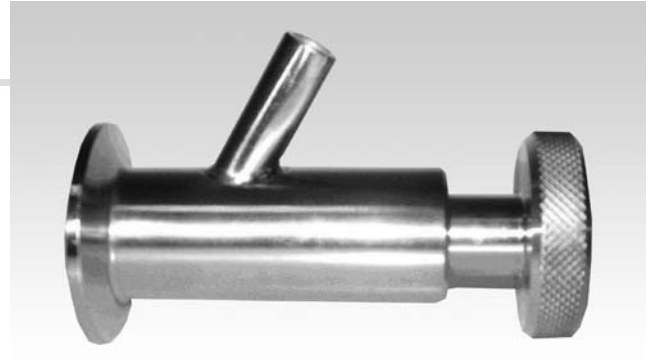

KE-8119

SAMPLE COCK VALVES (FOOD & SANITARY GRADE) CLAMP & SCREWED ENDS

MATERIAL: SS 316
SIZE: 1/2" THRU 1"

SIZE	A
1/2	1/2 PF
3/8	NPT 3/8-14
1/4	NPT 1/4-14

MATERIALS LIST		
NO	PART NAME	MATERIAL
1	BODY	SS 316
2	SHAFT	SS 316
3	SEAL	TEFLON
4	O-RING	SILICONE