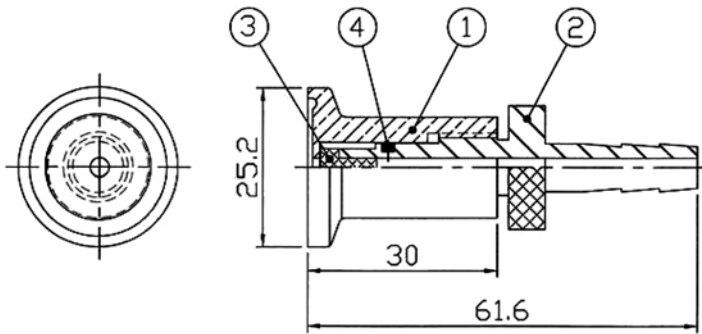

KE-8119

SAMPLE COCK VALVES (FOOD & SANITARY GRADE) CLAMP & SCREWED ENDS

MATERIAL: SS 316
SIZE: 1/2" THRU 1"

SIZE	A
1/2	1/2 PF
3/8	NPT 3/8-14
1/4	NPT 1/4-14

MATERIALS LIST		
NO	PART NAME	MATERIAL
1	BODY	SS 316
2	SHAFT	SS 316
3	SEAL	TEFLON
4	O-RING	SILICONE