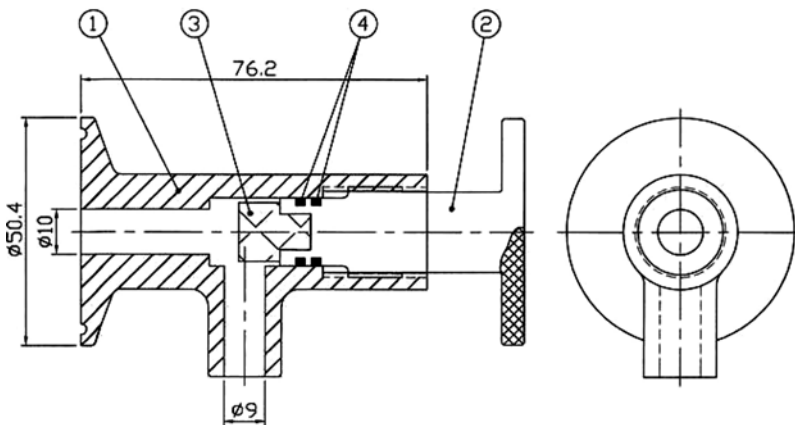

KE-8119

SAMPLE COCK VALVES (FOOD & SANITARY GRADE) CLAMP & SCREWED ENDS

MATERIAL: SS 316
SIZE: 1/2" THRU 1"

SIZE	A
1/2	1/2 PF
3/8	NPT 3/8-14
1/4	NPT 1/4-14

MATERIALS LIST		
NO	PART NAME	MATERIAL
1	BODY	SS 316
2	SHAFT	SS 316
3	SEAL	TEFLON
4	O-RING	SILICONE