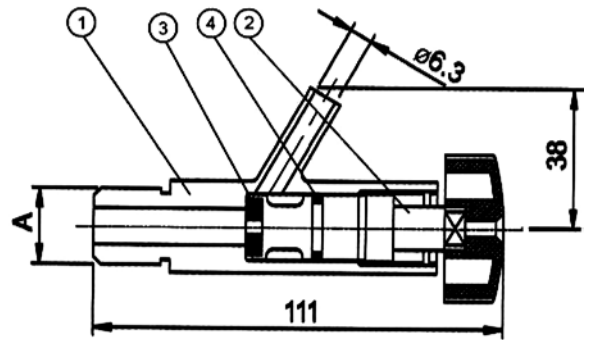

KE-8119

SAMPLE COCK VALVES (FOOD & SANITARY GRADE) CLAMP & SCREWED ENDS

MATERIAL: SS 316
SIZE: 1/2" THRU 1"

SIZE	A
1/2	1/2 PF
3/8	NPT 3/8-14
1/4	NPT 1/4-14

MATERIALS LIST		
NO	PART NAME	MATERIAL
1	BODY	SS 316
2	SHAFT	SS 316
3	SEAL	TEFLON
4	O-RING	SILICONE