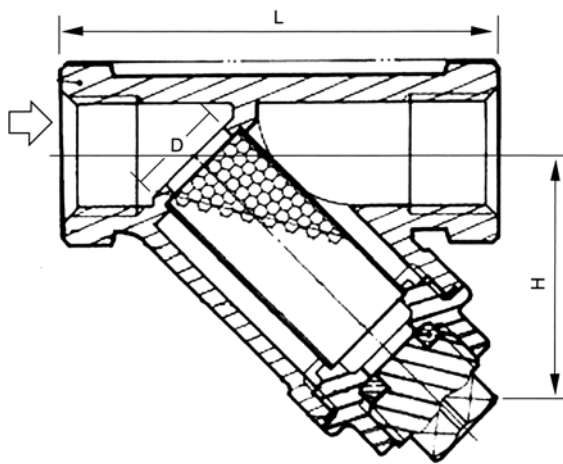

KE-8210A

Y-TYPE STRAINERS, SCREWED ENDS

MATERIAL: S.S. 316/304

PRESSURE RATING: 600 PSI

SIZE: 1/4" THRU 3"

DIMENSIONS			
SIZE	L	H	D
1/4"	57	32	10
3/8"	57	32	10
1/2"	61	37	15
3/4"	70	41	20
1"	86	47	25
1-1/4"	100	54	32
1-1/2"	111	62	38
2"	138	76	51
2-1/2"	170	110	65
3"	195	130	80

MATERIAL LIST			
NO.	PARTS NAME	Q'TY	MATERIAL
1	BODY	1	316,304
2	SCREEN	1	316,304
3	CAP	1	316,304
4	GASKET	1	TEFLON
5	PACKING	1	TEFLON
6	PLUG	1	316,304