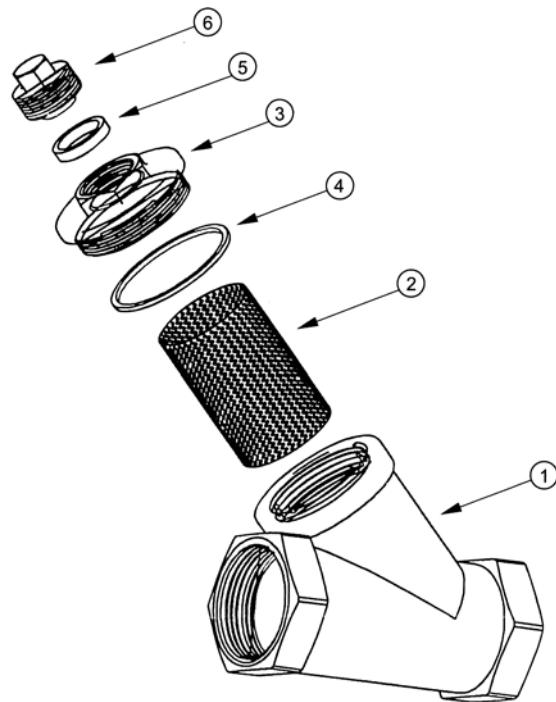

KE-8210A

Y-TYPE STRAINERS, SCREWED ENDS

MATERIAL: S.S. 316/304

PRESSURE RATING: 600 PSI

SIZE: 1/4" THRU 3"

DIMENSIONS			
SIZE	L	H	D
1/4"	57	32	10
3/8"	57	32	10
1/2"	61	37	15
3/4"	70	41	20
1"	86	47	25
1-1/4"	100	54	32
1-1/2"	111	62	38
2"	138	76	51
2-1/2"	170	110	65
3"	195	130	80

MATERIAL LIST			
NO.	PARTS NAME	Q'TY	MATERIAL
1	BODY	1	316,304
2	SCREEN	1	316,304
3	CAP	1	316,304
4	GASKET	1	TEFLON
5	PACKING	1	TEFLON
6	PLUG	1	316,304